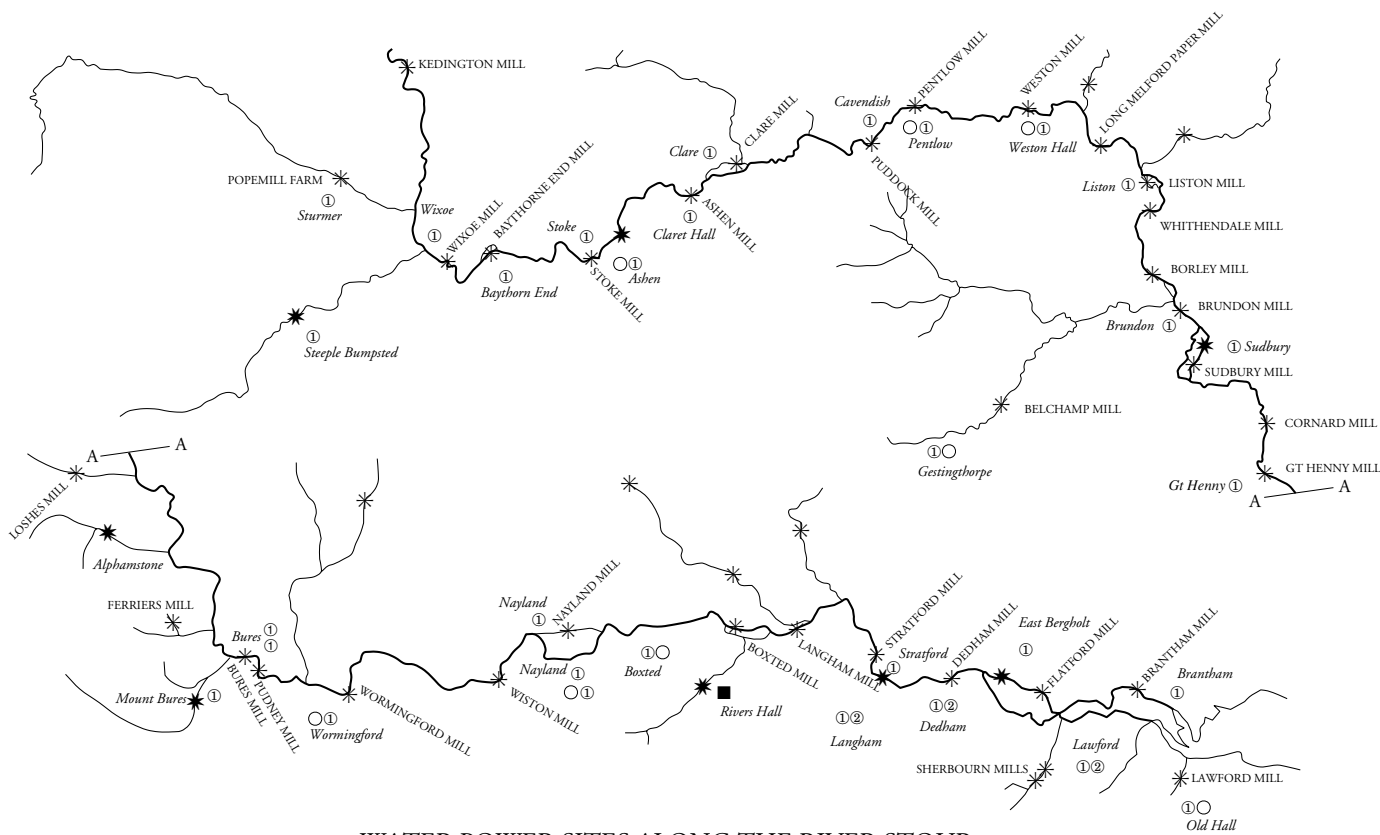

THE RIVER STOUR

Water Power in Essex—River Stour

WATER POWER SITES ALONG THE RIVER STOUR

Key :

- * water mill—known location
- * water mill—unknown location
- * possible water power site
- * combined wind and water mill
- * windmill associated with water mill
- tide mill
- ⊕ horse mill

Domesday manor recorded as possessing a mill

Ⓜ number of mills before 1066

① number of mills after 1066