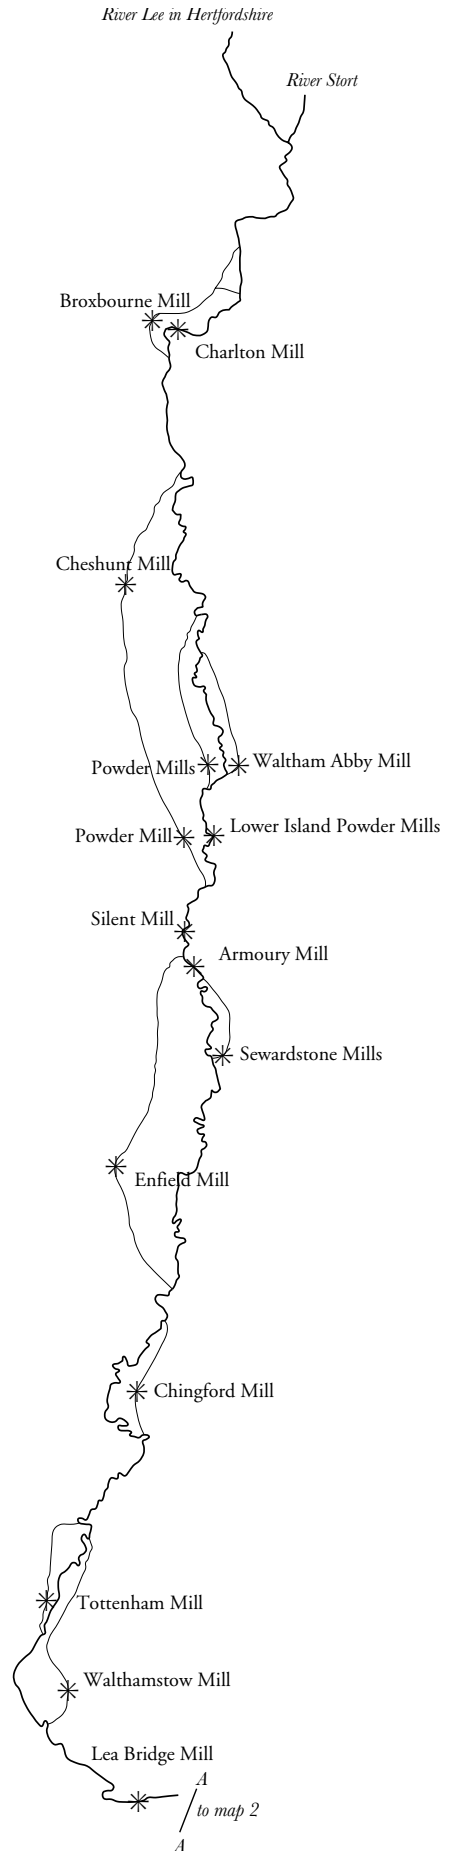

# THE RIVER LEE

# Water Power in Essex—River Lee

**Key :**

- \* water mill—known location
- ✱ water mill—unknown location
- ✱ possible water power site
- ✱ combined wind and water mill
- ✱ windmill associated with water mill
- tide mill
- ⊙ horse mill

Doomsday manor recorded as possessing a mill

- number of mills before 1066
- ① number of mills after 1066

Water Power in Essex—River Lee