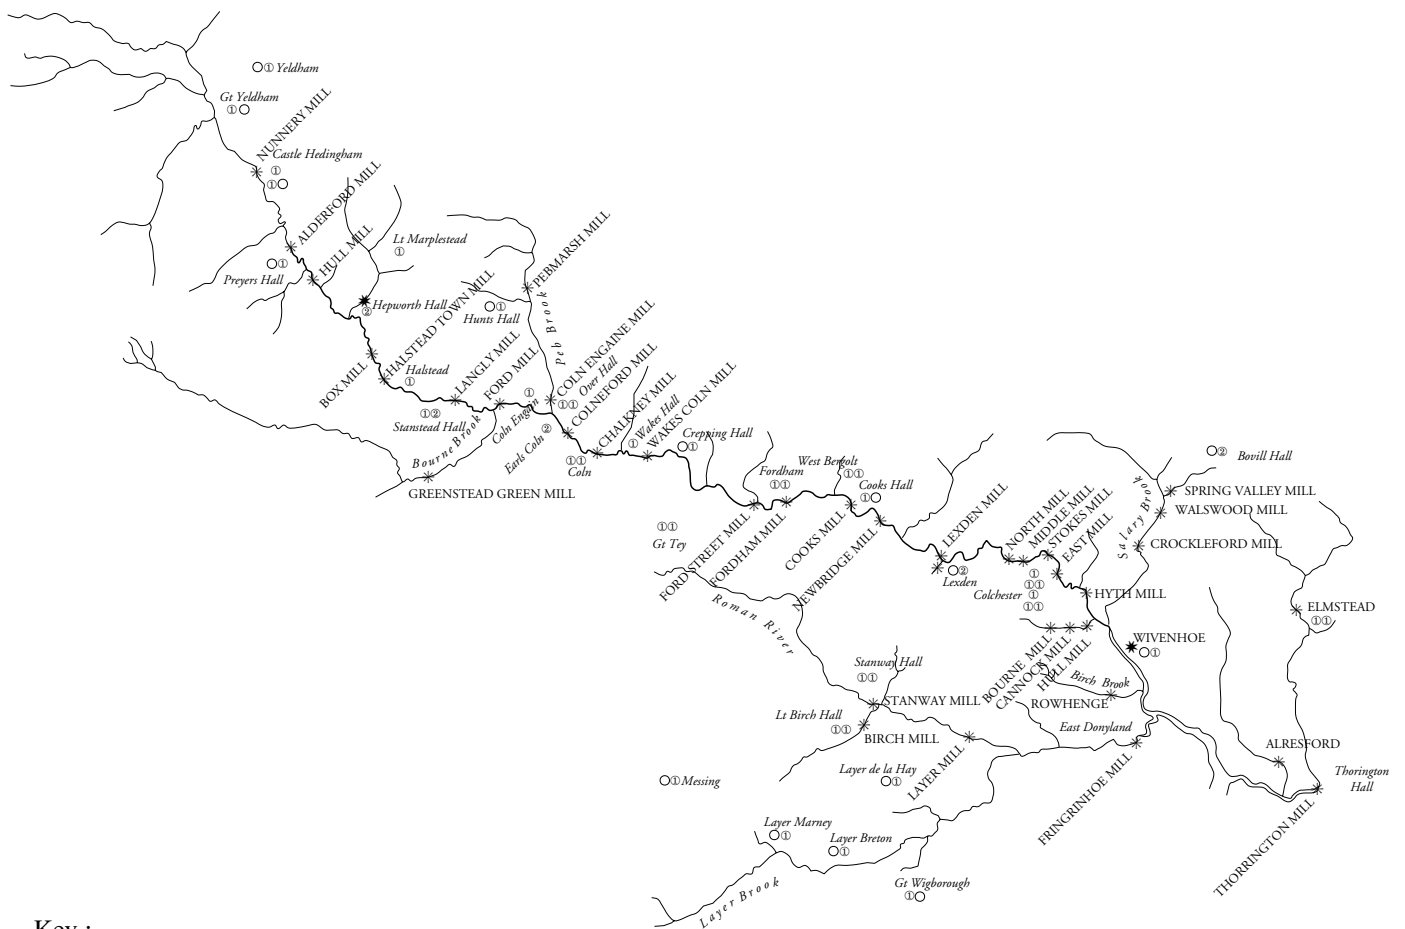

THE RIVER COLN

Water Power in Essex—River Coln

Key :

- * water mill—known location
- *: water mill—unknown location
- * possible water power site
- *: combined wind and water mill
- *: windmill associated with water mill
- tide mill
- ⊕ horse mill

Doomsday manor recorded as possessing a mill

- number of mills before 1066
- ① number of mills after 1066