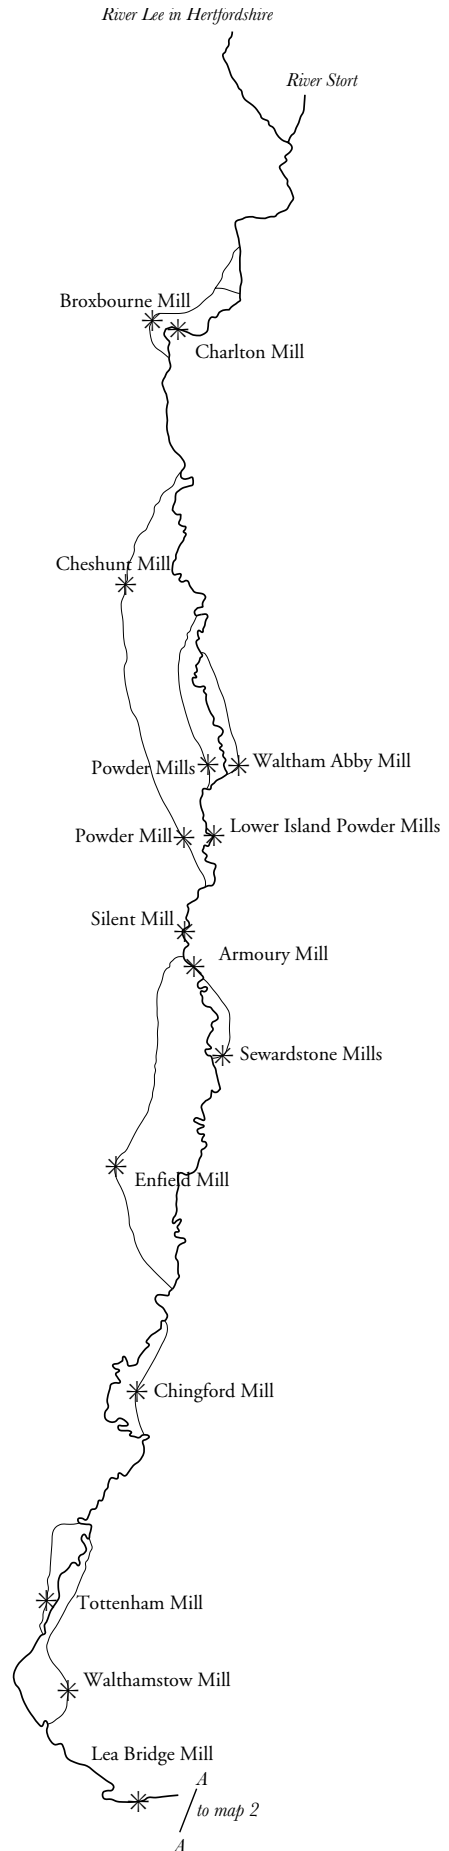

THE RIVER LEE

Water Power in Essex—River Lee

Key :

- * water mill—known location
- ✱ water mill—unknown location
- ✱ possible water power site
- ✱ combined wind and water mill
- ✱ windmill associated with water mill
- tide mill
- ⊙ horse mill

Doomsday manor recorded as possessing a mill

- number of mills before 1066
- ① number of mills after 1066

Water Power in Essex—River Lee