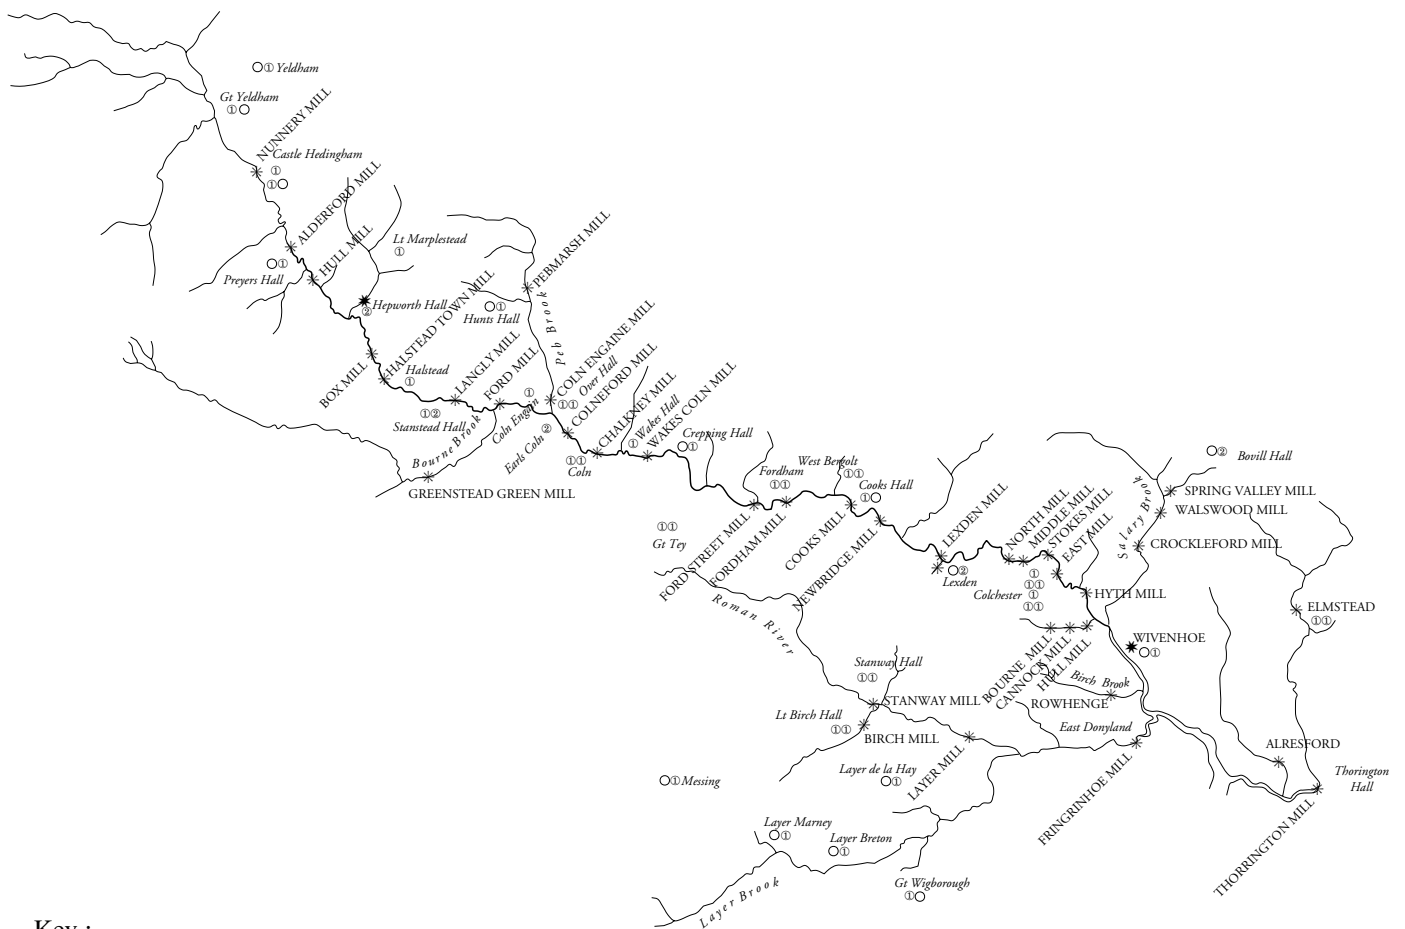

THE RIVER COLN

Water Power in Essex—River Coln

Key :

- * water mill—known location
- ✱ water mill—unknown location
- ✱ possible water power site
- ✱ combined wind and water mill
- ✱ windmill associated with water mill
- tide mill
- ⊕ horse mill

Domesday manor recorded as possessing a mill

- Ⓜ number of mills before 1066
- ① number of mills after 1066